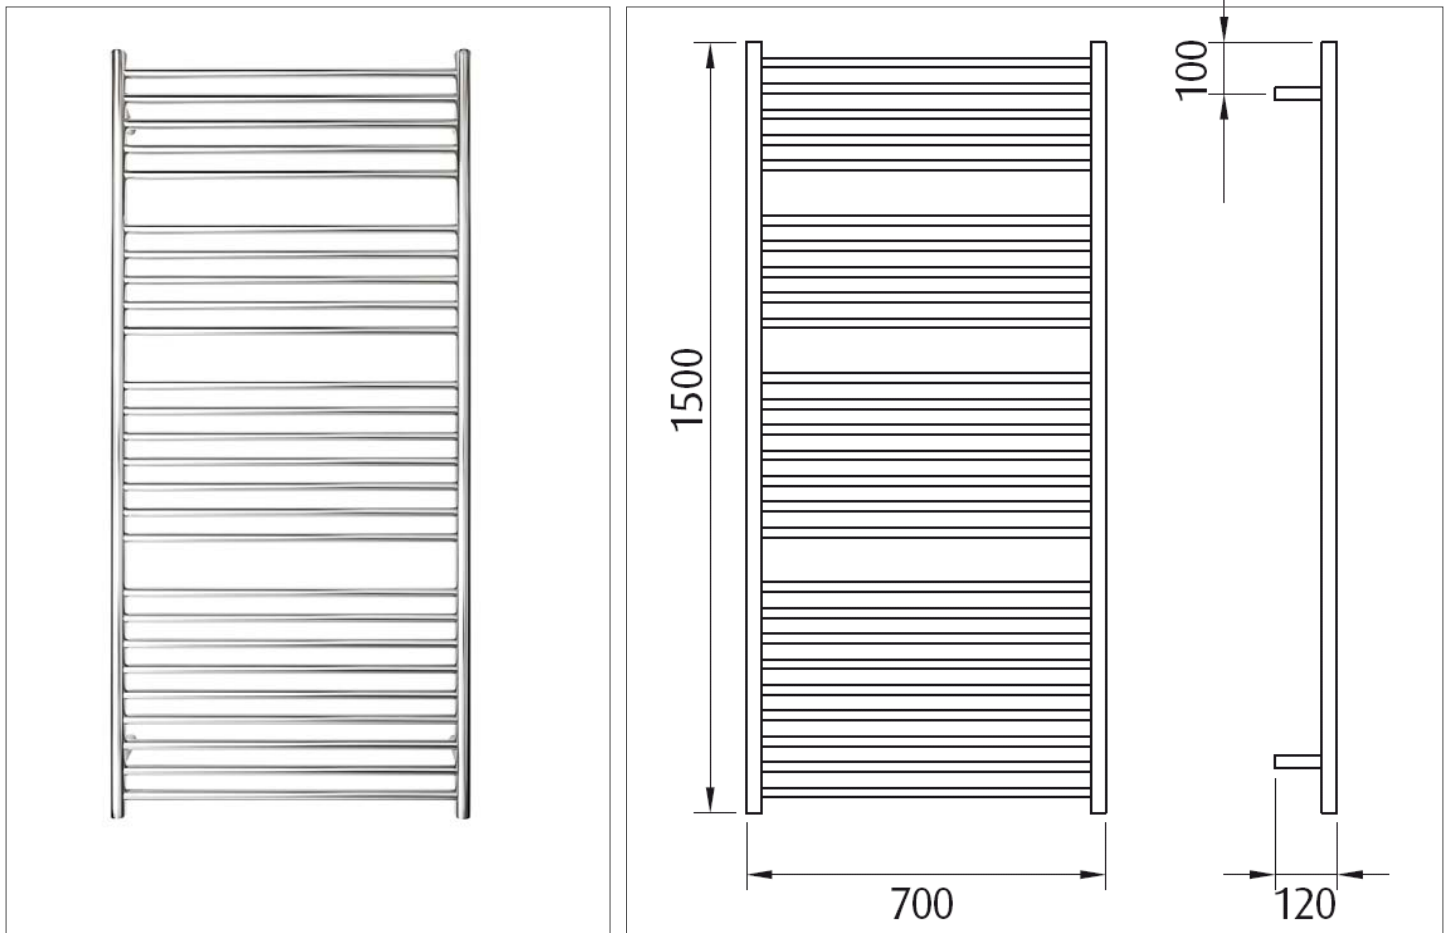

Premium 26 bar - wide ROUND

Product code : HTR-TR2670R /HTR-TR2670L

700(w) x 1500(h) x 120(d) mm

Features:

- 26 bars
- Hand polished to a mirror finish
- High grade stainless steel
- Double insulated heating element and Class 1 fully earthed
- Concealed cable kit available on request
- Left and right hand cable options
- Easily installed into new or existing homes

Note: Manufacturing tolerances could cause variances of ± 5 mm.

Additional Information

- 320 watts
- 230-240Volts, 50Hz
- IP34 rating